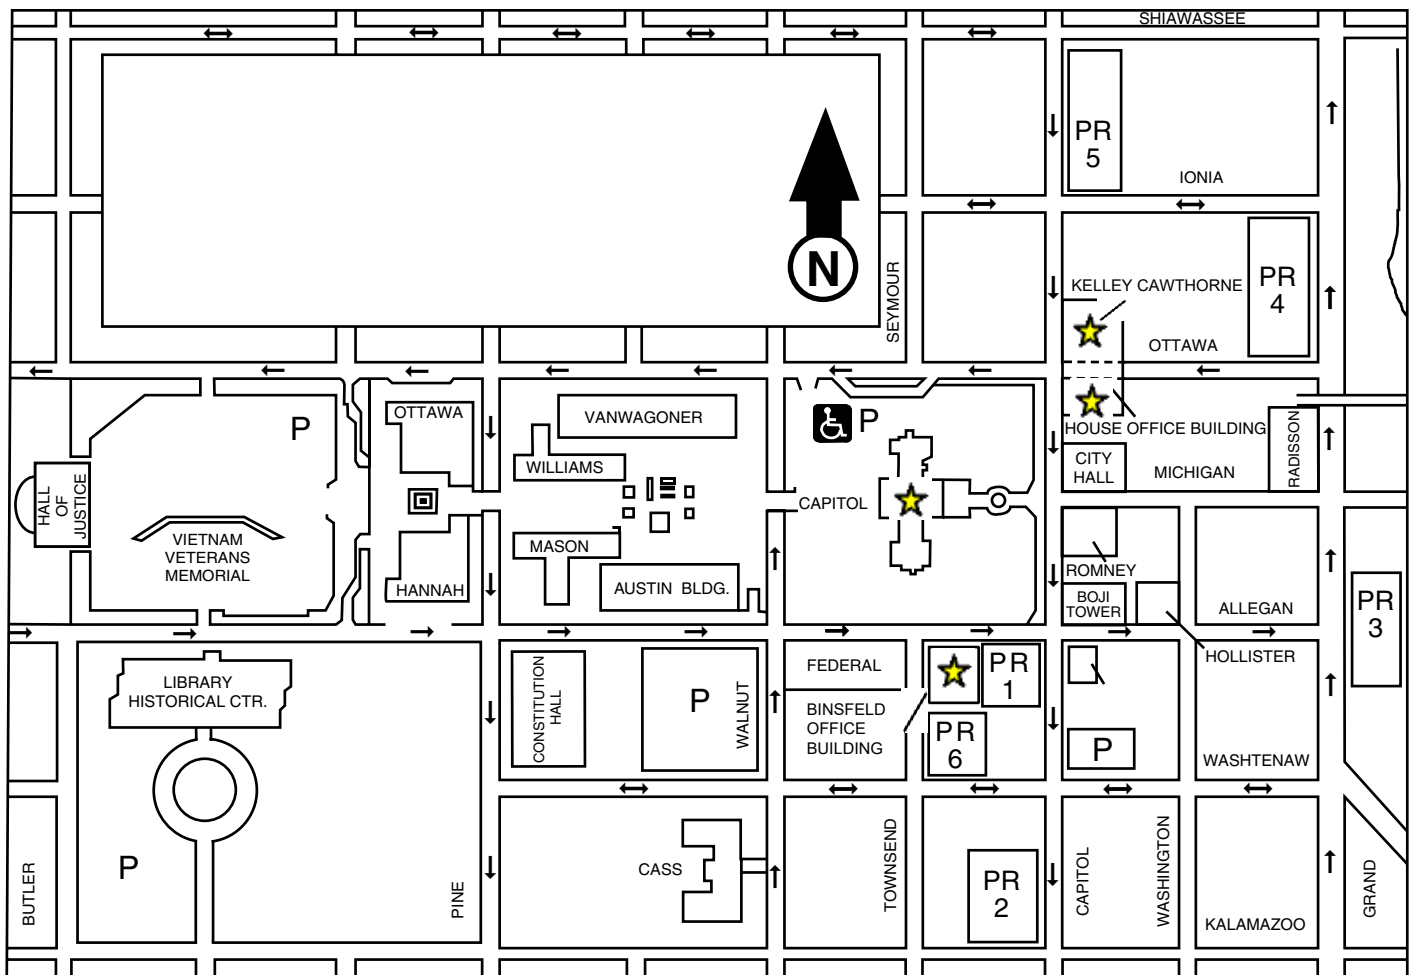

LANSING CAPITOL COMPLEX

Information Guide

PARKING RAMPS

In addition to street parking, there are five parking ramps within three blocks of the Capitol.

1. Corner of Capitol and Allegan
2. Capitol and Kalamazoo
3. Intersection of Allegan and Grand
4. Ottawa and Grand
5. Capitol and Shiawassee
6. Townsend and Washtenaw

Capitol handicapper spaces are located north of the Capitol entrance off Ottawa Street

PR - Parking Ramp