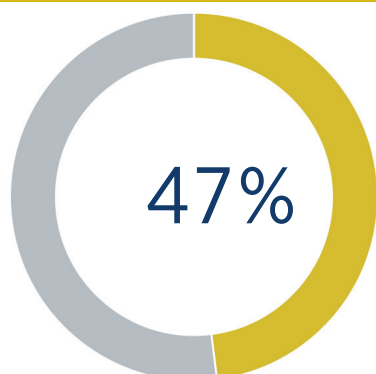

WALSH[®]

WALSH COLLEGE STUDENTS AT-A-GLANCE

- ✓ 3,411 students enrolled
- ✓ 806 degrees & certificates awarded
- ✓ 363 baccalaureate degrees awarded

83% undergraduate retention rate

 \$755k institutional student aid

 \$3,154 average scholarship/grant

 13:1 student to faculty ratio

3 out of 10 undergrads receive Pell grants

5 out of 10 students are women

3 out of 10 students are minorities

5 out of 10 undergraduates do not have student loans

97% employment rate for undergraduates post-graduation

Nearly 1 out of every 3 undergraduates from Michigan qualifies for the Michigan Tuition Grant

47 percent of undergraduates receive institutional grants or scholarships