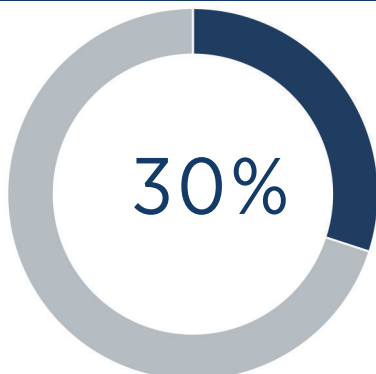

WALSH[®]

WALSH COLLEGE STUDENTS AT-A-GLANCE

- ✓ 3,411 students enrolled
- ✓ 806 degrees & certificates awarded
- ✓ 363 baccalaureate degrees awarded

83% undergraduate retention rate

 \$755k institutional student aid

 \$3,154 average scholarship/grant

 13:1 student to faculty ratio

3 out of 10 undergrads receive Pell grants

5 out of 10 students are women

3 out of 10 students are minorities

5 out of 10 undergraduates do not have student loans

97% employment rate for undergraduates post-graduation

Nearly 1 out of every 3 undergraduates from Michigan qualifies for the Michigan Tuition Grant

47 percent of undergraduates receive institutional grants or scholarships