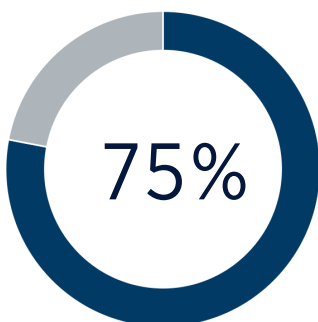

Unless otherwise noted, data is from FY 2019-2020.
For more information please visit: micolleges.org