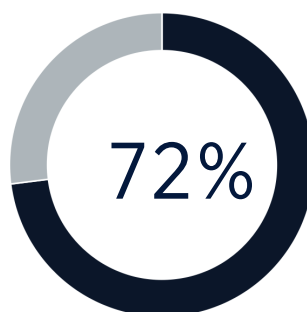

Unless otherwise noted, data is from FY 2019-2020.
For more information please visit: micolleges.org