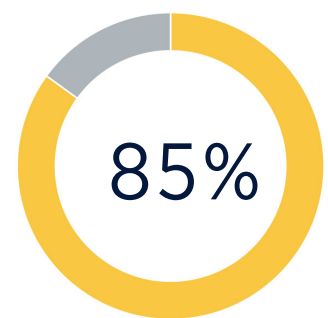

Unless otherwise noted, data is from FY 2019-2020.
For more information please visit: micolleges.org