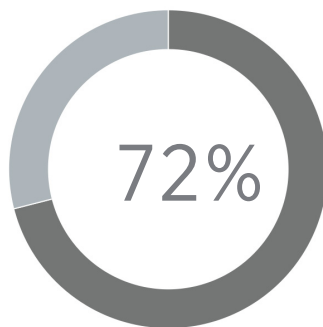

Unless otherwise noted, data is from FY 2019-2020.
For more information please visit: micolleges.org