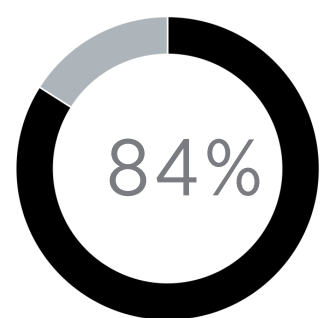

Unless otherwise noted, data is from FY 2019-2020.
For more information please visit: micolleges.org