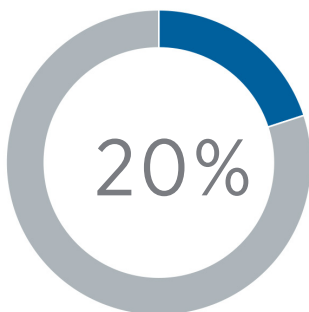

Unless otherwise noted, data is from FY 2019-2020.
For more information please visit: micolleges.org