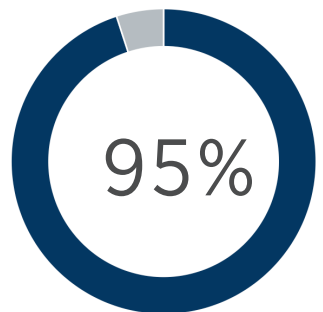

CLEARY UNIVERSITY STUDENTS AT-A-GLANCE

- ✓ 594 students enrolled
- ✓ 198 degrees & certificates awarded
- ✓ 138 baccalaureate degrees awarded

4 out of 10 undergraduates receive Pell grants

6 out of 10 students are women

2 out of 10 students are minorities

10 out of 10 undergraduates receive grants and scholarships

Top 20 Specialty College in the U.S.

- ⚙️ \$5.9m institutional student aid
- ⚙️ \$14,032 average scholarship/grant
- ⚙️ 15:1 student to faculty ratio

49% share of students over age 25

Nearly half of undergraduates from Michigan qualify for the Michigan Tuition Grant

98 percent of undergraduates receive institutional grants or scholarships

95 percent of Cleary students are from Michigan