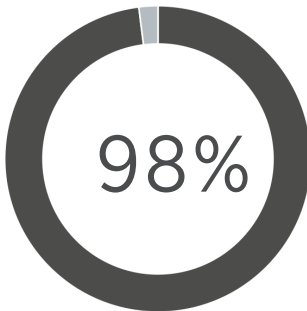

CLEARY UNIVERSITY STUDENTS AT-A-GLANCE

- ✓ 594 students enrolled
- ✓ 198 degrees & certificates awarded
- ✓ 138 baccalaureate degrees awarded

4 out of 10 undergraduates receive Pell grants

6 out of 10 students are women

2 out of 10 students are minorities

10 out of 10 undergraduates receive grants and scholarships

Top 20 Specialty College in the U.S.

- ⚙️ \$5.9m institutional student aid
- ⚙️ \$14,032 average scholarship/grant
- ⚙️ 15:1 student to faculty ratio

49% share of students over age 25

Nearly half of undergraduates from Michigan qualify for the Michigan Tuition Grant

98 percent of undergraduates receive institutional grants or scholarships

95 percent of Cleary students are from Michigan