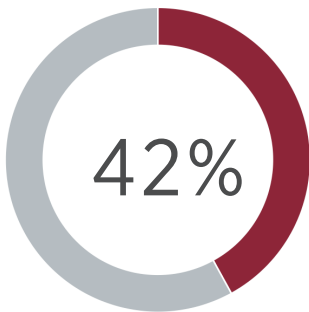

CLEARY UNIVERSITY STUDENTS AT-A-GLANCE

- ✓ 594 students enrolled
- ✓ 198 degrees & certificates awarded
- ✓ 138 baccalaureate degrees awarded

4 out of 10 undergraduates receive Pell grants

6 out of 10 students are women

2 out of 10 students are minorities

10 out of 10 undergraduates receive grants and scholarships

Top 20 Specialty College in the U.S.

- ⚙️ \$5.9m institutional student aid
- ⚙️ \$14,032 average scholarship/grant
- ⚙️ 15:1 student to faculty ratio

49% share of students over age 25

Nearly half of undergraduates from Michigan qualify for the Michigan Tuition Grant

98 percent of undergraduates receive institutional grants or scholarships

95 percent of Cleary students are from Michigan