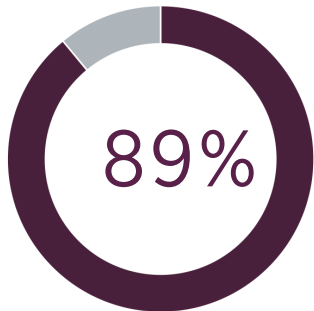

Unless otherwise noted, data is from FY 2022. For more information please visit: micolleges.org