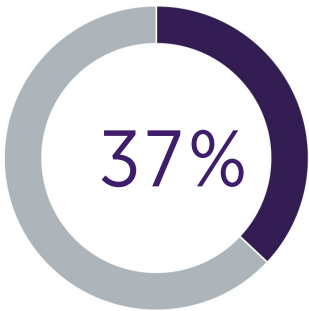

Unless otherwise noted, data is from FY 2022. For more information please visit: micolleges.org